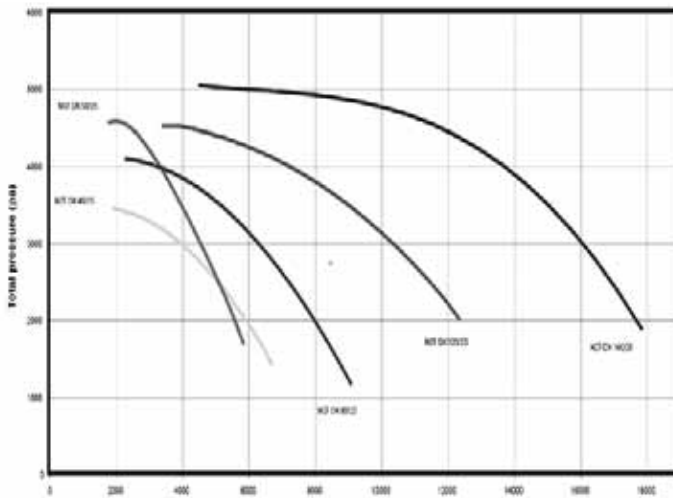

## Nederman NCF DX Fans

A new assortment of NCF DX models are currently being introduced. For more information about this product, please contact your nearest Nederman dealer.

	NCF DX 40/25	NCF DX 50/25	NCF DX 80/25	NCF DX 120/25	NCF DX 160/25
Part no.	14530128	14530228	14530328	14530428	14530528
Voltage	400VΔ	400VΔ	400VΔ	400VΔ	400VΔ
Frequency	50 Hz	50 Hz	50 Hz	50 Hz	50 Hz
Phase	3~	3~	3~	3~	3~

### Fan diagram NCF DX Fans

$x = \text{Airflow } m^3/h$   
 $y = \text{Total pressure } Pa$